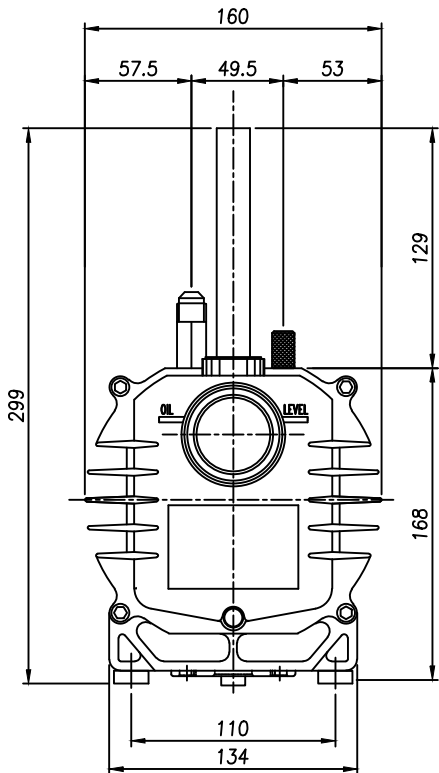

# SV-140

REVISION	DATE	DESCRIPTION
1		

MODEL	OIL ROTARY VACUUM PUMP	DRAWN	DESIGNED	CHECKED	APPROVED
MODEL NO.	SV-140				
DWG NO.	SV-140-S	CUSTOMER	STANDARD		
 우성 오토마 주식회사 WOOSUNG AUTOMA CO.		DATE	SCALE(A4)		
		NOV. 17, 2010	1/4.5		