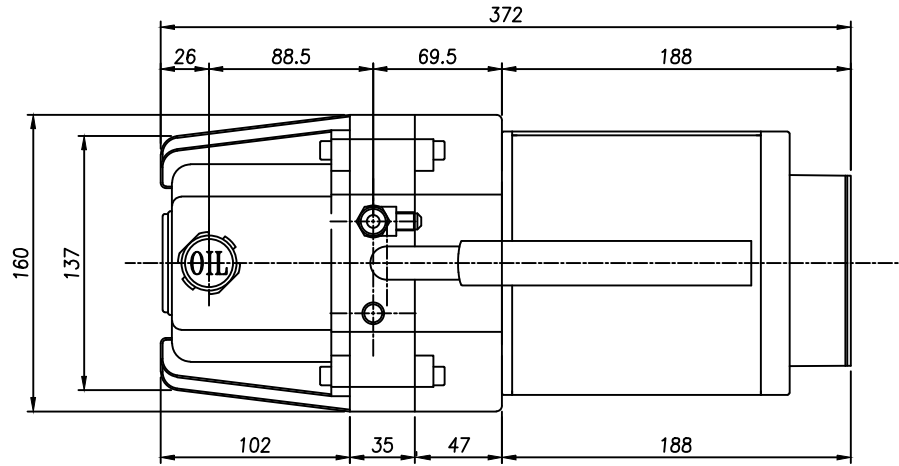

# SV-140

REVISION	DATE	DESCRIPTION
1		

MODEL	OIL ROTARY VACUUM PUMP	DRAWN	DESIGNED	CHECKED	APPROVED
MODEL NO.	SV-140				
DWG NO.	SV-140-S	CUSTOMER	STANDARD		
 우성 오토마 주식회사 WOOSUNG AUTOMA CO.		DATE	SCALE(A4)		
		NOV. 17, 2010	1/4.5		