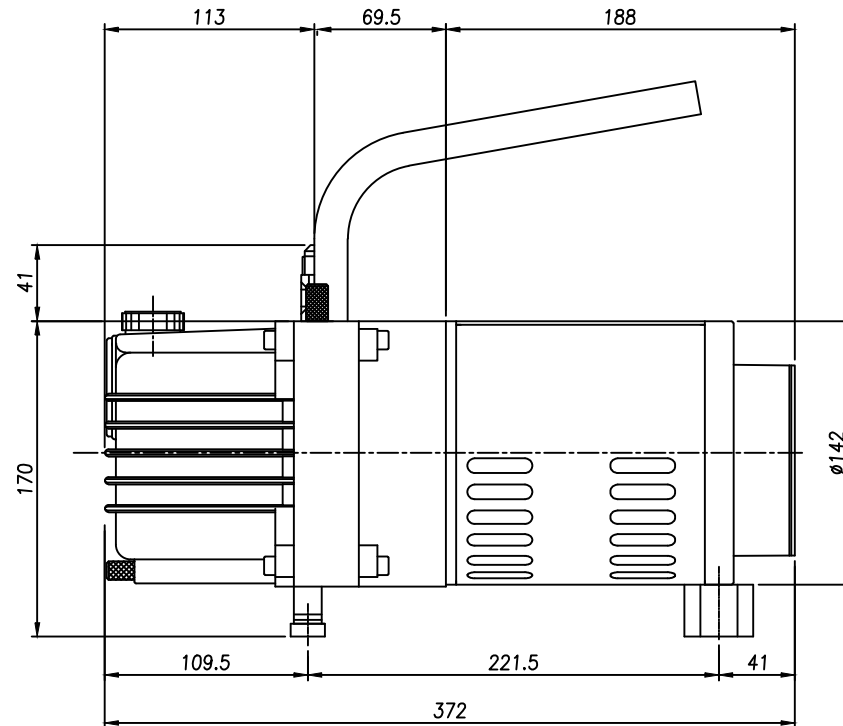

# SV-140

REVISION	DATE	DESCRIPTION
1		

MODEL	OIL ROTARY VACUUM PUMP	DRAWN	DESIGNED	CHECKED	APPROVED
MODEL NO.	SV-140				
DWG NO.	SV-140-S	CUSTOMER	STANDARD		
 우성 오토마 주식회사 WOOSUNG AUTOMA CO.		DATE	SCALE(A4)		
		NOV. 17, 2010	1/4.5		