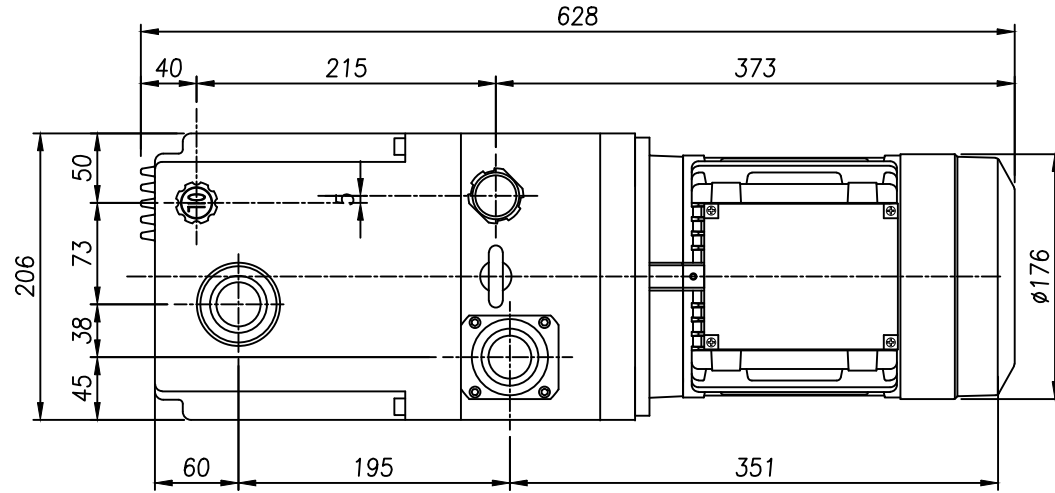

W2V60

* 1 PHASE MOTOR

MODEL	OIL ROTARY VACUUM PUMP	DRAWN	DESIGNED	CHECKED	APPROVED
MODEL NO.	W2V60				
DWG NO.	W2V60-S	CUSTOMER	STANDARD		
 祐成 오토마 株式會社 WOOSUNG AUTOMA CO., LTD.		DATE	SCALE(A4)		
		NOV. 11, 2010	1/6		