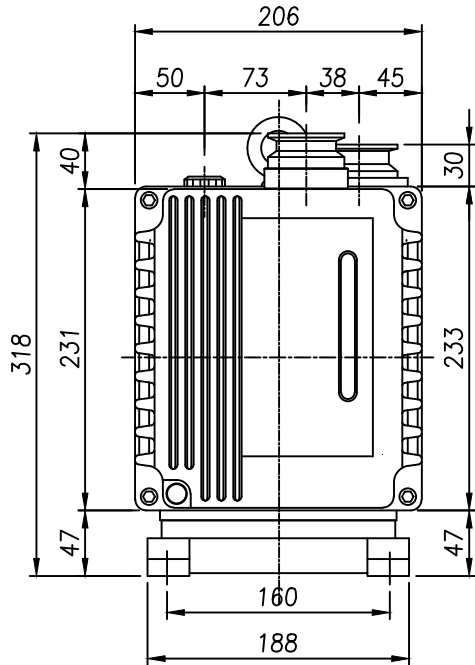

W2V60

* 1 PHASE MOTOR

MODEL	OIL ROTARY VACUUM PUMP	DRAWN	DESIGNED	CHECKED	APPROVED
MODEL NO.	W2V60				
DWG NO.	W2V60-S	CUSTOMER	STANDARD		
 祐成 오토마 株式會社 WOOSUNG AUTOMA CO., LTD.		DATE	SCALE(A4)		
		NOV. 11, 2010	1/6		