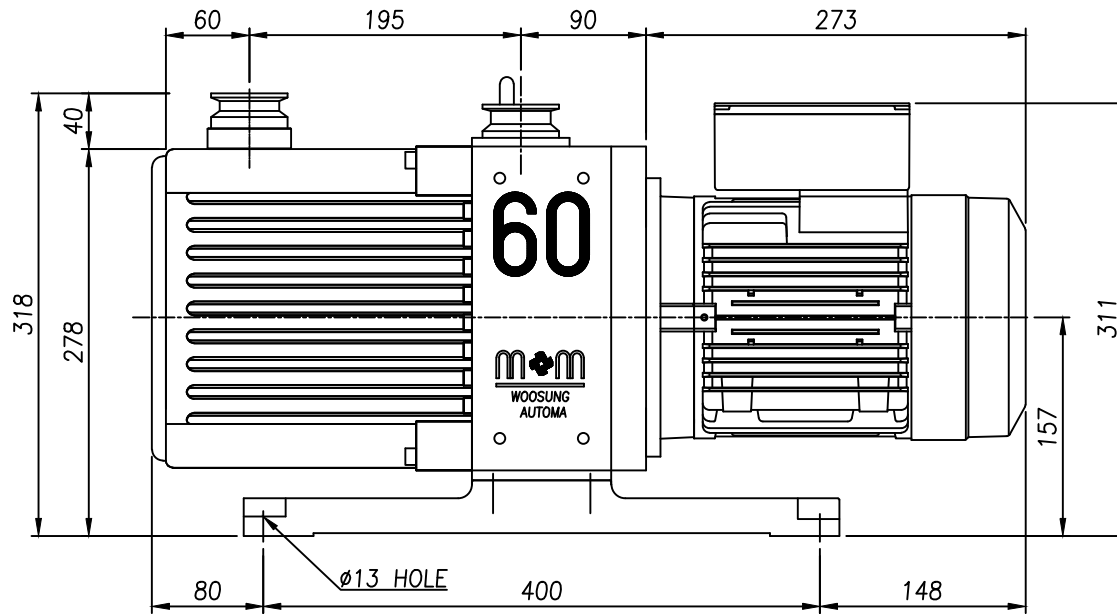

W2V60

* 1 PHASE MOTOR

MODEL	OIL ROTARY VACUUM PUMP	DRAWN	DESIGNED	CHECKED	APPROVED
MODEL NO.	W2V60				
DWG NO.	W2V60-S	CUSTOMER	STANDARD		
 祐成 오토마 株式會社 WOOSUNG AUTOMA CO., LTD.		DATE	SCALE(A4)		
		NOV. 11, 2010	1/6		