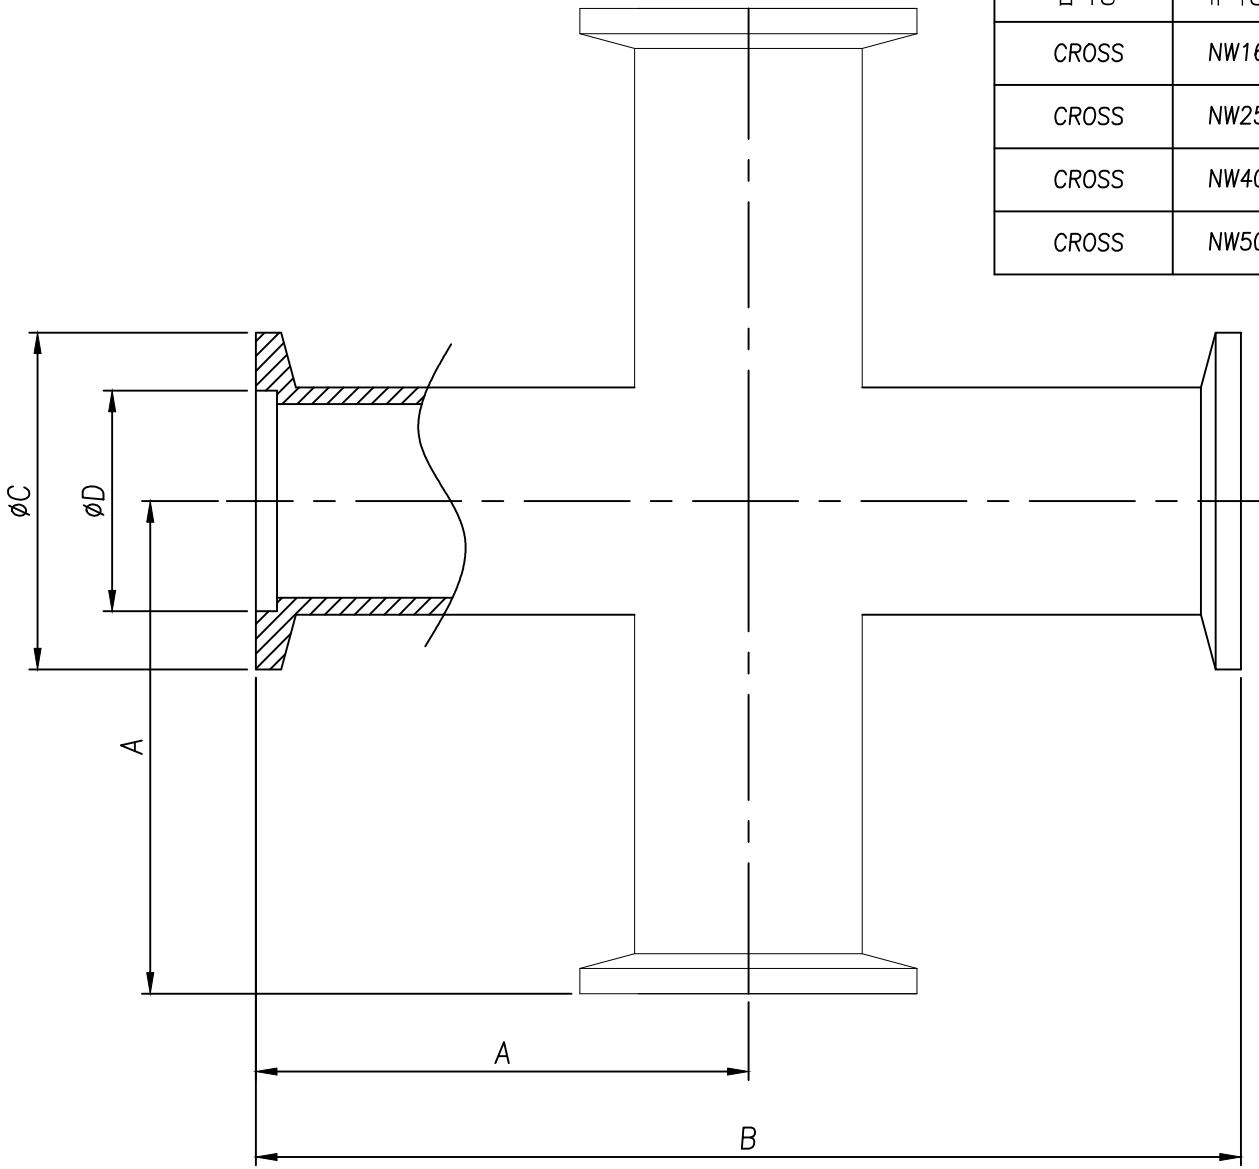

단위: MM

품목명	규격명	품목코드	A	B	C	D	비고
CROSS	NW16	ACCRM1001600	40.4	80	30	17.2	
CROSS	NW25	ACCRM1002500	58.6	117.2	40	26.2	
CROSS	NW40	ACCRM1004000	77.6	155.2	55	41.2	
CROSS	NW50	ACCRM1005000	80	160	75	52.2	

CROSS	STS304	
PART NAME	MATERIAL	REMARK
 (주)더블유에스에이 WSA CO., LTD.	DATE	SCALE